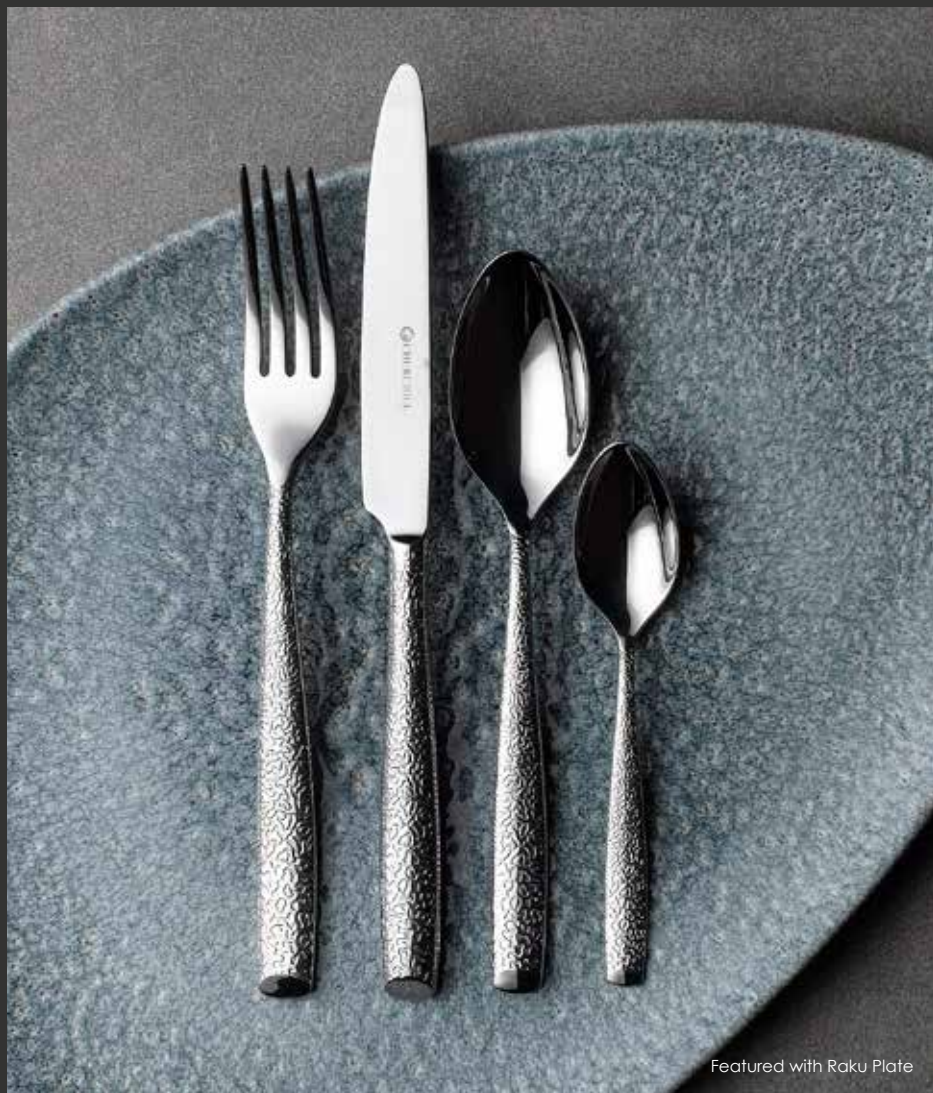

CHURCHILL

Raku

Raku Cutlery is inspired by the surface texture of reactive glaze and the Studio Prints Raku ceramic range. Manufactured in 18/10 stainless steel and styled on the Profile cutlery shape with an additional textured embossment. Raku is a modern and tactile cutlery range, designed for versatility.

Featured with Raku Plate

18/10
Stainless Steel