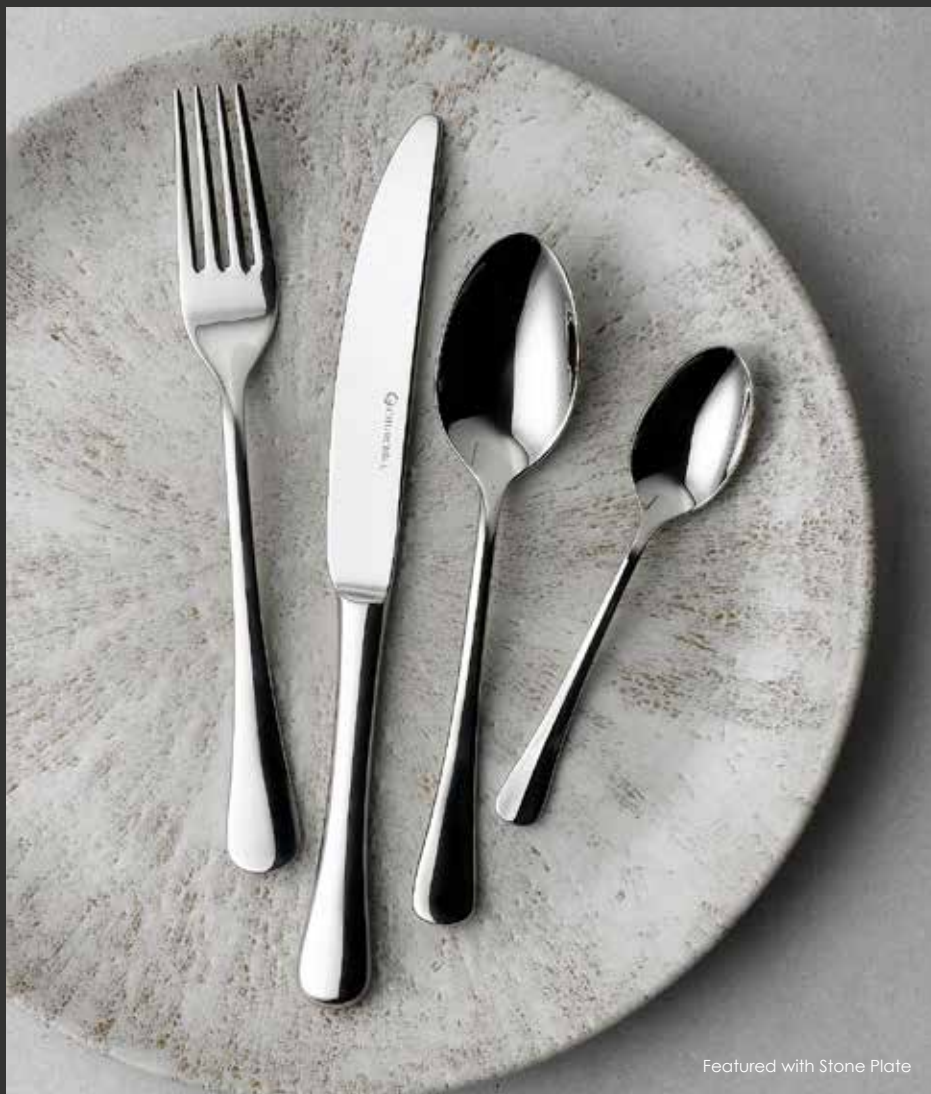

Tanner

Soft and simplistic, Tanner cutlery shapes are stylish and ergonomically designed for comfort when holding. The contemporary and versatile design is ideal for both casual or premium dining, enhancing the dining experience and complementing the Churchill ceramics portfolio.