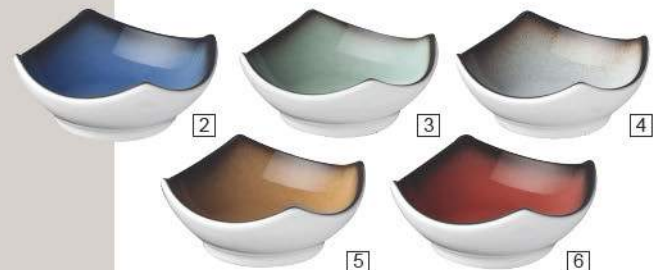

ITEM DESCRIPTION	PU¹	Item-No.
Bowl with cover 5120 3,50 ltr. / 150.0 oz.	1	001.736120² 001.736152³ 001.736182⁴ 001.736212⁵ 001.749502⁶
Bowl without cover 5120 3,50 ltr. / 150.0 oz.	1	001.736121² 001.736153³ 001.736183⁴ 001.736213⁵ 001.749503⁶
Cover for bowl 5120 17 cm / 6.7 inch	1	001.736122² 001.736154³ 001.736184⁴ 001.736214⁵ 001.749504⁶
Bowl with cover 5140 2,00 ltr. / 66.6 oz.	1	001.736123² 001.736155³ 001.736185⁴ 001.736215⁵ 001.749505⁶
Bowl without cover 5140 2,00 ltr. / 66.6 oz.	1	001.736124² 001.736156³ 001.736186⁴ 001.736216⁵ 001.749506⁶
Cover for bowl 5140 19,5 cm / 7.7 inch	1	001.736125² 001.736157³ 001.736187⁴ 001.736217⁵ 001.749507⁶
Bowl sloping 8,5 cm / 3.4 inch (SAVOY)	6	001.736080² 001.736084³ 001.736088⁴ 001.736092⁵ 001.749508⁶
Bowl sloping 11 cm / 4.4 inch (SAVOY)	6	001.736083² 001.736087³ 001.736091⁴ 001.736095⁵ 001.749509⁶
Bowl square 9 cm / 3.5 x 3.5 inch (SAVOY)	6	001.736081² 001.736085³ 001.736089⁴ 001.736093⁵ 001.749510⁶
Bowl square 11 cm / 4.8 x 4.8 inch (SAVOY)	6	001.736082² 001.736086³ 001.736090⁴ 001.736094⁵ 001.749511⁶

2 »Royalblau« 57122

3 »Türkis« 57123

4 »Grau« 57124

5 »Caramel« 57125

6 »Ziegelrot« 57126