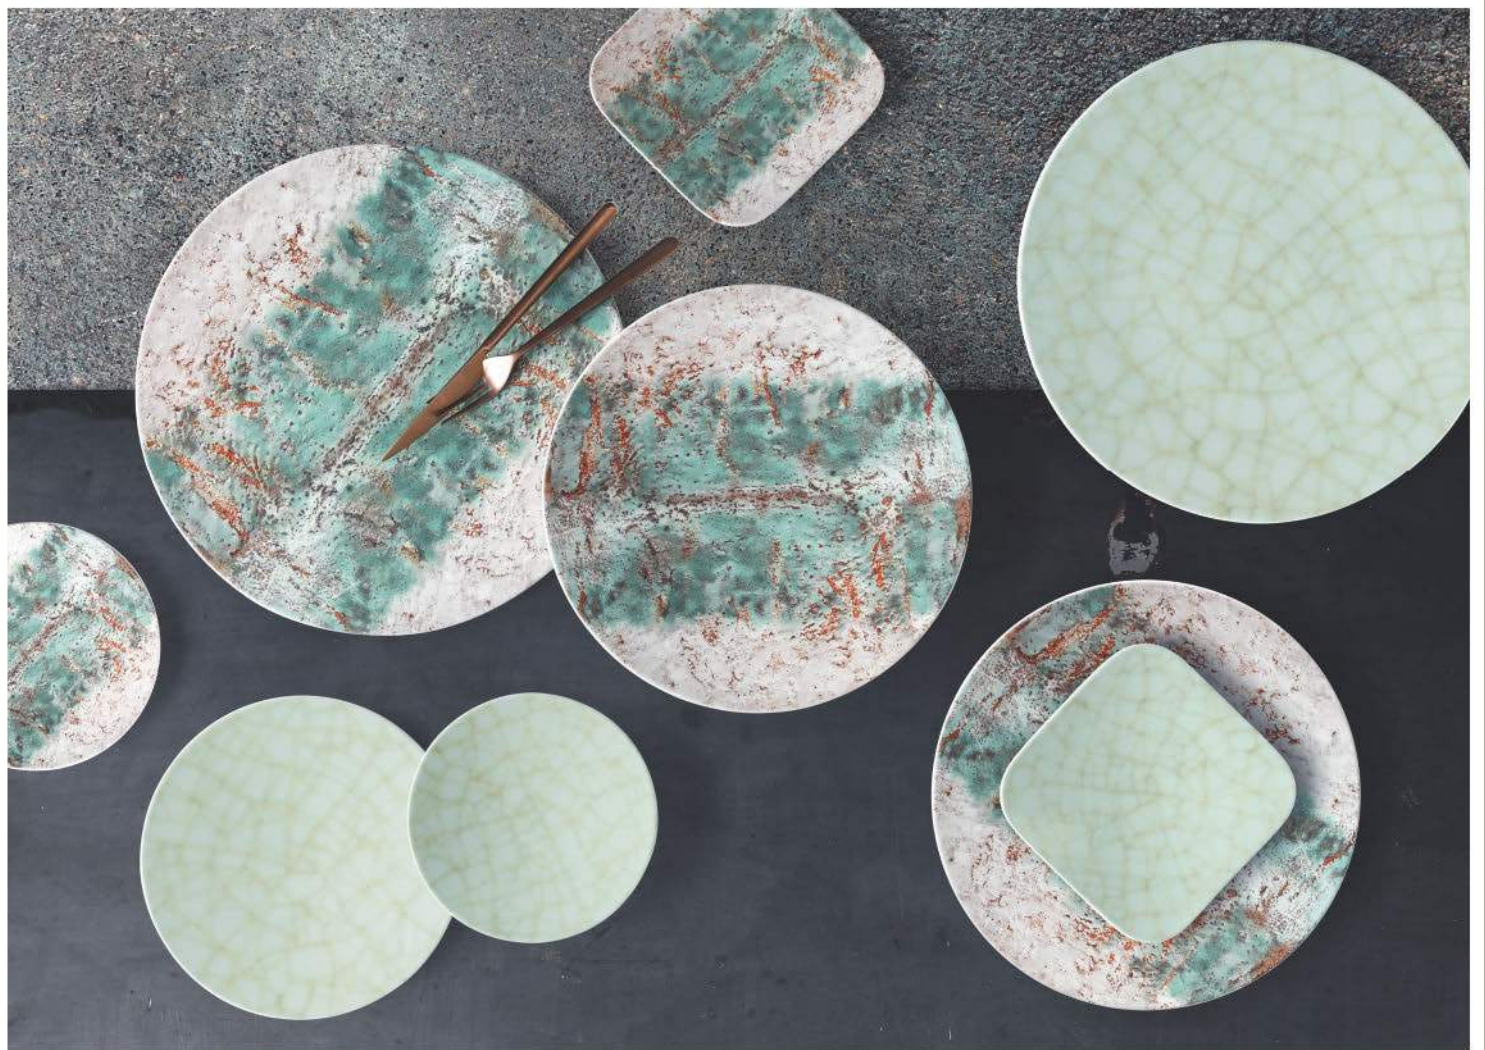

[5] »Terracotta« 57013

COUP FINE DINING

»REFLECTIONS« | »GROWTH«

ITEM DESCRIPTION	PU¹	Item-No
Showplate flat M5380 33 cm / 13.1 inch	4	001.749606² 001.749585³
Plate flat coup M5380 30 cm / 12.0 inch	6	001.749607² 001.749586³
Plate flat coup M5380 28 cm / 11.1 inch	6	001.749608² 001.749587³
Plate flat coup M5380 26 cm / 10.3 inch	6	001.749609² 001.749588³
Plate flat coup M5380 21,5 cm / 8.5 inch	6	001.749610² 001.749589³
Plate flat coup M5380 16,5 cm / 6.5 inch	6	001.749611² 001.749590³
Bowl coup M5381 28 cm / 11.0 inch	4	001.749612² 001.749591³
Bowl coup M5381 26 cm / 10.3 inch	6	001.749613² 001.749592³
Bowl coup M5381 23 cm / 9.2 inch	6	001.749614² 001.749593³

¹ PU = Packing Unit

ITEM DESCRIPTION	PU¹	Item-No
Platter coup M5379 40 x 25,5 cm / 15.9 x 10.2 inch	2	001.749615² 001.749594³
Platter coup M5379 43 x 19 cm / 17.1 x 7.5 inch	2	001.749616² 001.749595³
Platter coup M5379 44 x 14 cm / 17.4 x 5.6 inch	2	001.749617² 001.749596³
Plate flat coup square M5383 29 x 29 cm / 11.5 x 11.5 inch	4	001.749618² 001.749597³
Plate flat coup square M5383 26 x 26 cm / 10.3 x 10.3 inch	6	001.749619² 001.749598³
Plate flat coup square M5383 22 x 22 cm / 8.6 x 8.6 inch	6	001.749620² 001.749599³
Plate flat coup square M5383 16,5 x 16,5 cm / 6.5 x 6.5 inch	6	001.749621² 001.749600³
Bowl coup square M5384 26 x 26 cm / 10.0 x 10.0 inch	4	001.749622² 001.749601³
Bowl coup square M5384 22 x 22 cm / 8.6 x 8.6 inch	6	001.749623² 001.749602³
Plate flat coup rectangular 35 x 20 cm / M5385 14.0 x 8.0 inch	2	001.749624² 001.749603³
Bowl coup rectangular M5386 25,5 x 18 cm / 10.0 x 7.0 inch	2	001.749625² 001.749604³
Platter coup rectangular M5388 38 x 14 cm / 15.0 x 6.6 inch	2	001.749626² 001.749605³